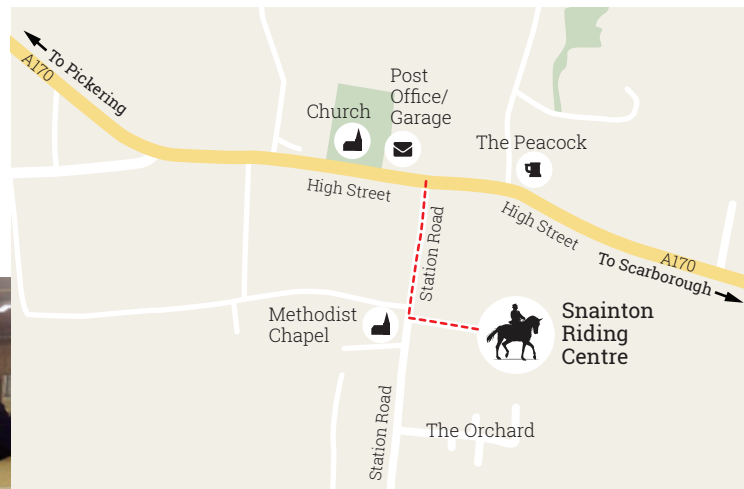

Affiliations

We'd love to see you...

The centre is open every day – so please pay us a visit soon! Booking in advance is advisable to avoid disappointment.

Based in the beautiful village of Snainton in North Yorkshire, between Pickering and Scarborough. We're easy to find – just follow the A170 then once in Snainton turn into Station Road and you will find us approximately 300 yards down on the left opposite the Methodist Chapel.

Snainton Riding Centre
Station Road
Snainton
Scarborough
North Yorkshire
YO13 9AP

What can
**Snainton
Riding Centre**
offer you?